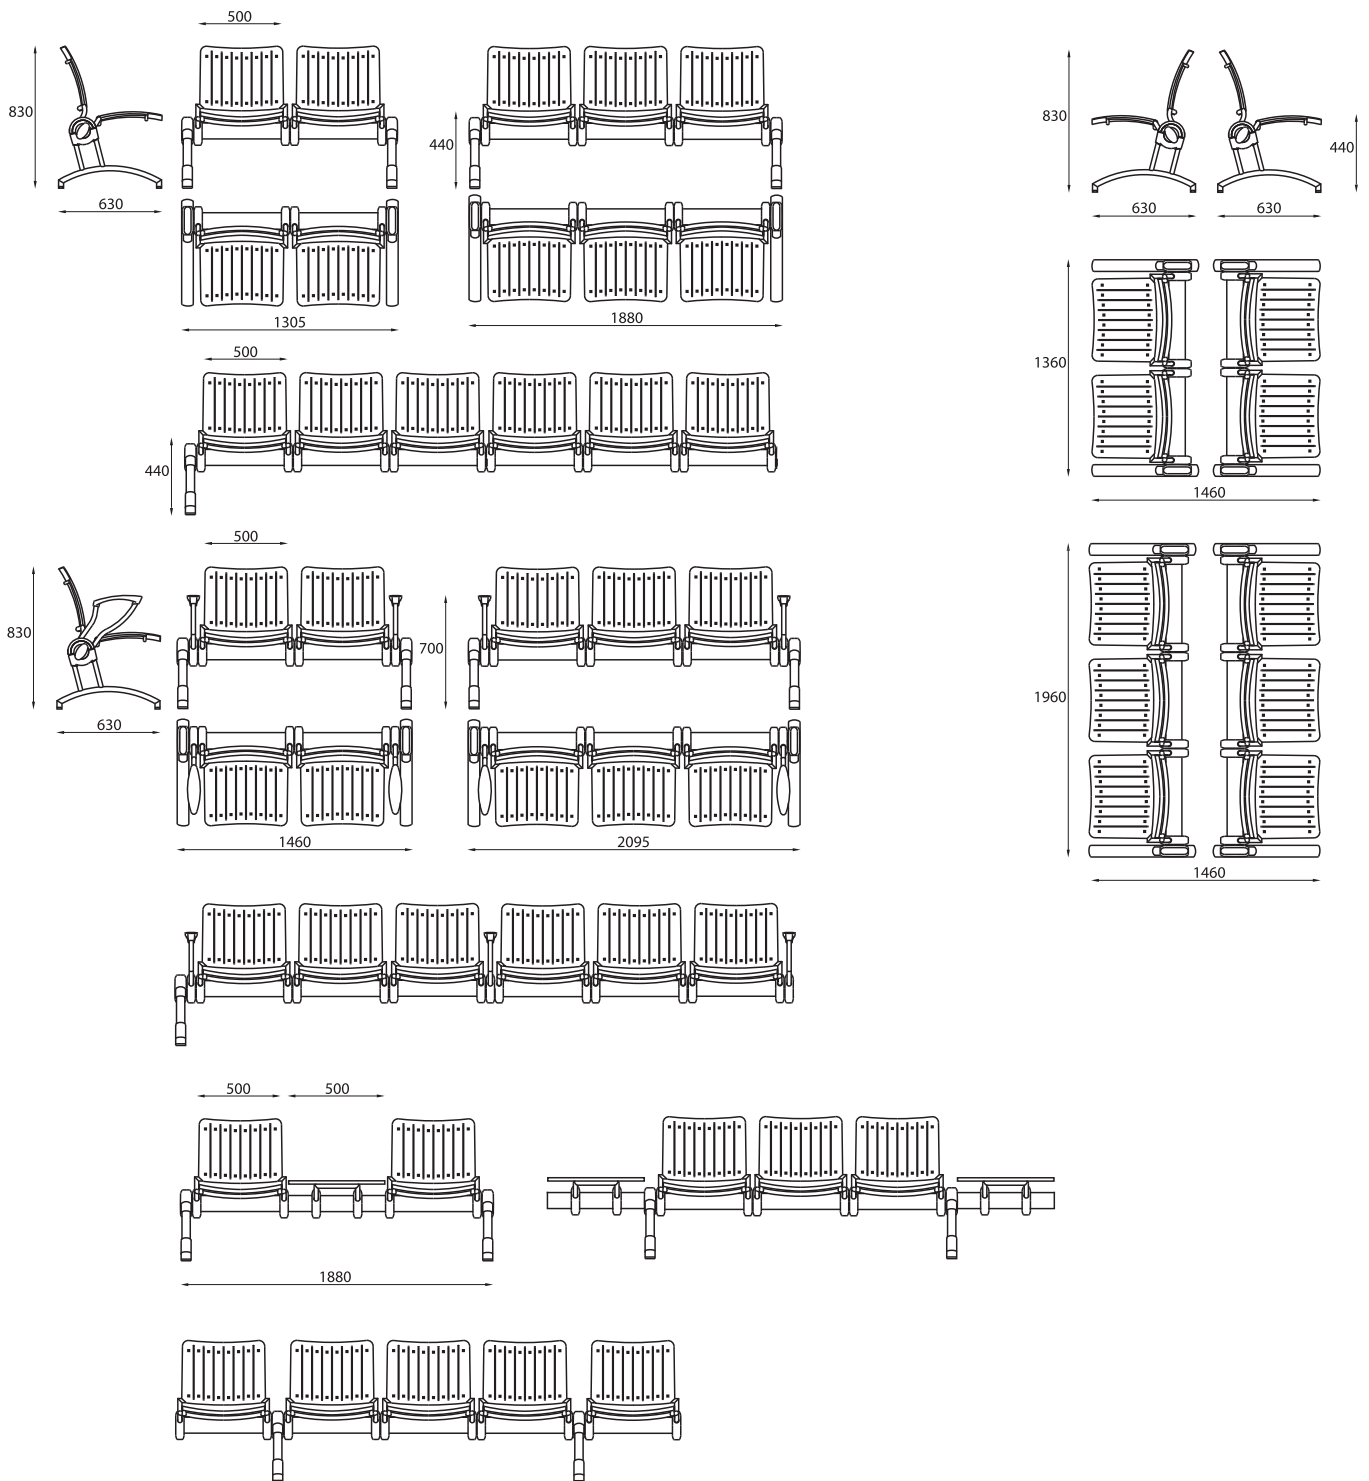

VERSIONE IMBOTTITA
UPHOLSTERED VERSION

VERSIONE IN LEGNO
WOODEN VERSION

Village 7500

Design: Giancarlo Bisaglia

DIMENSIONI - DIMENSIONS

Village 7500

Design: Giancarlo Bisaglia

EN 1728/00